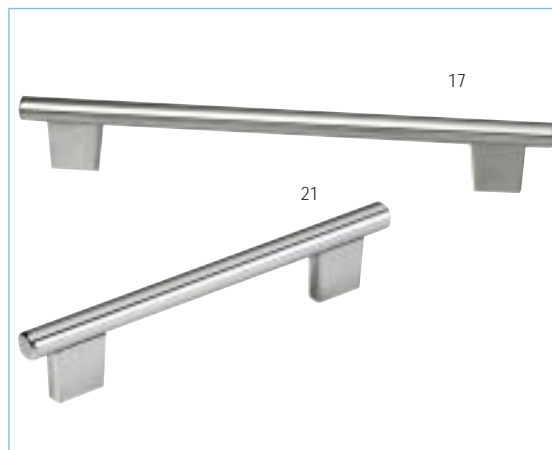

NO	CODE	FINISH & COLOUR	SIZE
16.	10.01.0301	Bright Chrome "T"	192mm
17.	10.01.0299	Brushed Nickel "T"	192mm
18.	10.01.0298	Aluminium Finish "T"	192mm
19.	10.01.0303	Brushed Nickel "T"	128mm
20.	10.01.0302	Aluminium Finish "T"	128mm
21.	10.01.0304	Bright Chrome "T"	128mm