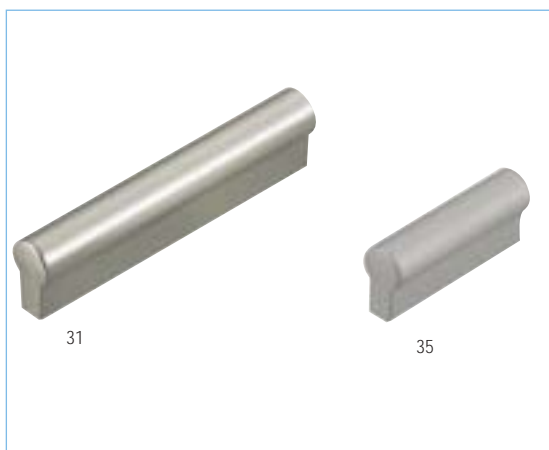

NO	CODE	FINISH & COLOUR	SIZE
30.	10.01.0314	Bright Chrome	64mm
31.	10.01.0313	Brushed Nickel	64mm
32.	10.01.0312	Aluminium Finish	64mm
33.	10.010.317	Bright Chrome	32mm
34.	10.01.0316	Brushed Nickel	32mm
35.	10.01.0315	Aluminium Finish	32mm