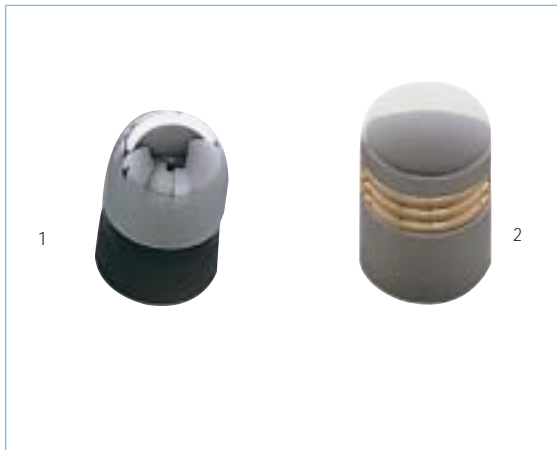

NO	CODE	FINISH & COLOUR	SIZE
1.	10.01.0840	Chrome / Black Knob	18mm
2.	10.02.0010	Satin Nickel / Gold Knob	18mm
3.	10.02.0000	Black Nickel / Gold Knob	18mm