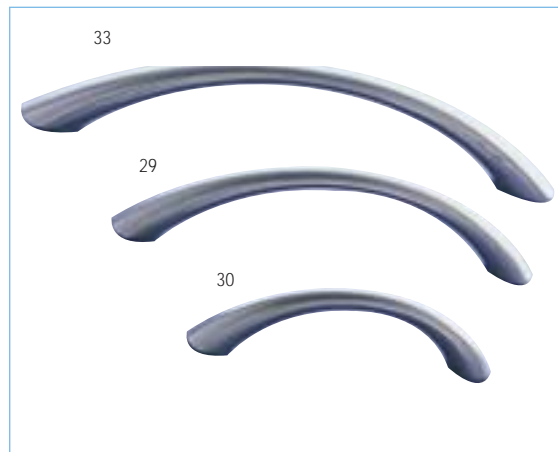

NO	CODE	FINISH & COLOUR	SIZE
29.	10.03.0080	Satin Chrome Tapered Bow	96mm
30.	10.03.0040	Satin Chrome Tapered Bow	64mm
31.	10.03.0060	Bright Chrome Tapered Bow	96mm
32.	10.03.0020	Bright Chrome Tapered Bow	64mm
33.	10.03.0120	Satin Chrome Tapered Bow	128mm
34.	10.03.0100	Bright Chrome Tapered Bow	128mm