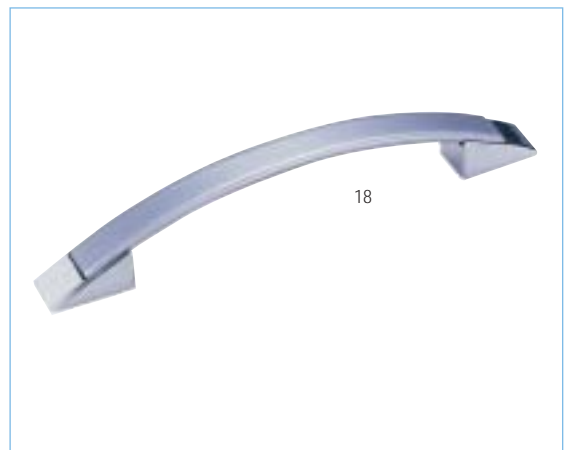

NO	CODE	FINISH & COLOUR	SIZE
18.	10.03.0570	Euro Satin Chrome Chrome Ends	128mm
19.	10.03.0580	Euro Satin Chrome Chrome Ends	96mm