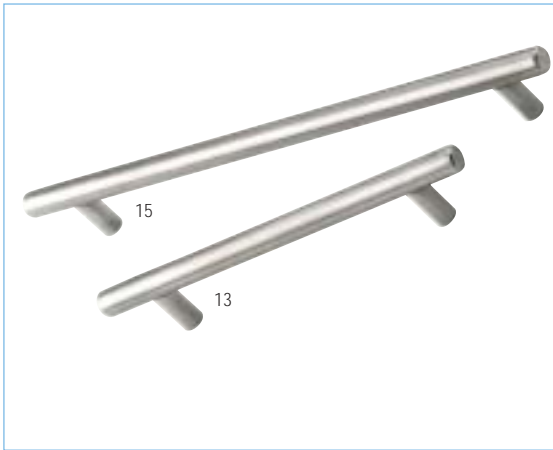

ails

NO	CODE	FINISH & COLOUR	SIZE
12.	10.03.0298	Brushed Nickel S/Steel T	96mm
13.	10.03.0299	Brushed Nickel S/Steel T	128mm
14.	10.03.0300	Brushed Nickel S/Steel T	160mm
15.	10.03.0310	Brushed Nickel S/Steel T	224mm
16.	10.03.0320	Brushed Nickel S/Steel T	288mm