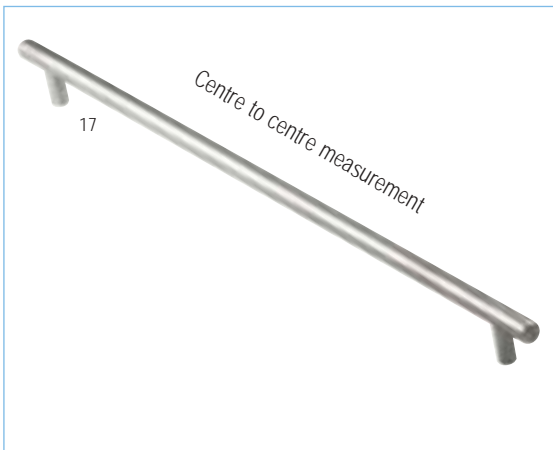

NO	CODE	FINISH & COLOUR	SIZE
17.	10.03.0330	Brushed Nickel S/Steel T	384mm
18.	10.03.0332	Brushed Nickel S/Steel T	480mm
19.	10.03.0331	Brushed Nickel S/Steel T	608mm
20.	10.03.0333	Brushed Nickel S/Steel T	736mm