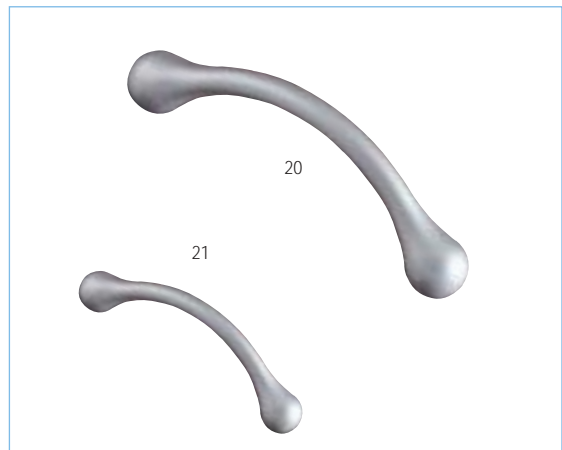

NO	CODE	FINISH & COLOUR	SIZE
20.	10.01.0728	Aluminium	96mm
21.	10.01.0727	Aluminium	64mm
22.	10.01.0724	Black Nickel	96mm
23.	10.01.0723	Satin Nickel	96mm
24.	10.01.0726	Black Nickel	64mm
25.	10.01.0725	Satin Nickel	64mm