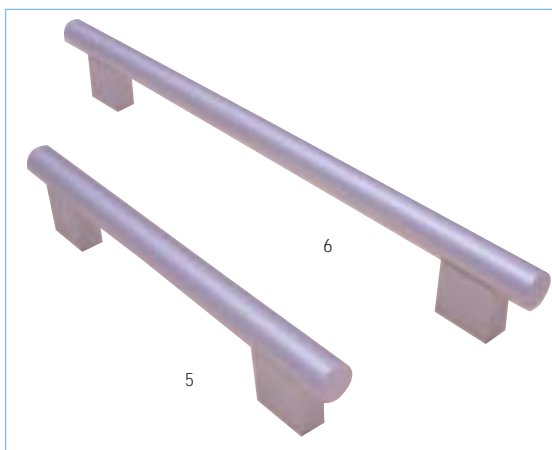

NO	CODE	FINISH & COLOUR	SIZE
5.	10.03.0958	Anodized Aluminium T Handle	128mm
6.	10.03.0959	Anodized Aluminium T Handle	192mm