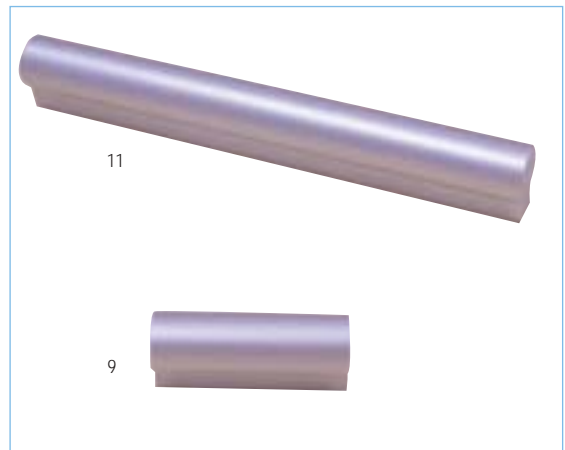

New Aluminium Handles

NO	CODE	FINISH & COLOUR	SIZE
1.	10.03.0000	Satin Aluminium Finish	25mm

NO	CODE	FINISH & COLOUR	SIZE
7.	10.03.0956	Anodized Aluminium T handle	128mm
8.	10.03.0957	Anodized Aluminium T handle	192mm

NO	CODE	FINISH & COLOUR	SIZE
2.	10.03.0960	Anodized Aluminium Shelf Handle	32mm
3.	10.03.0961	Anodized Aluminium Shelf Handle	96mm
4.	10.03.962	Anodized Aluminium Shelf Handle	128mm

NO	CODE	FINISH & COLOUR	SIZE
9.	10.03.0953	Anodized Aluminium Handle	32mm
10.	10.03.0954	Anodized Aluminium Handle	96mm
11.	10.03.0955	Anodized Aluminium Handle	128mm