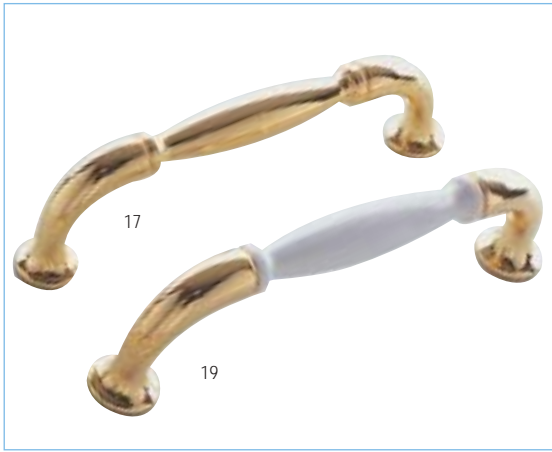

NO	CODE	FINISH & COLOUR	SIZE
13.	10.01.0500	Satin Nickel / Gold Plated	96mm
14.	10.01.0510	Black Nickel / gold Plated	96mm

NO	CODE	FINISH & COLOUR	SIZE
9.	10.02.0100	Satin Chrome	32mm
10.	10.02.0030	Hexagon Brass Knob	28mm

NO	CODE	FINISH & COLOUR	SIZE
15.	10.01.0260	Chrome	32mm
16.	10.01.0220	Chrome	96mm

ails

NO	CODE	FINISH & COLOUR	SIZE
17.	10.01.0470	24 Carat Gold Plated	96mm
18.	10.01.0480	24 Carat Gold/Ivory Plated	96mm
19.	10.01.0490	24 Carat Gold/White Plated	96mm