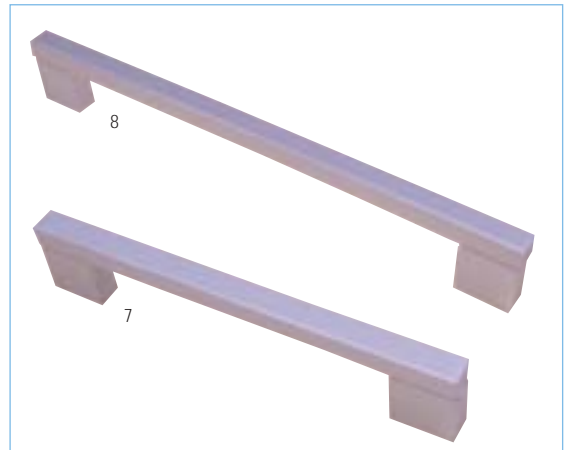

NO	CODE	FINISH & COLOUR	SIZE
7.	10.03.0956	Anodized Aluminium T handle	128mm
8.	10.03.0957	Anodized Aluminium T handle	192mm