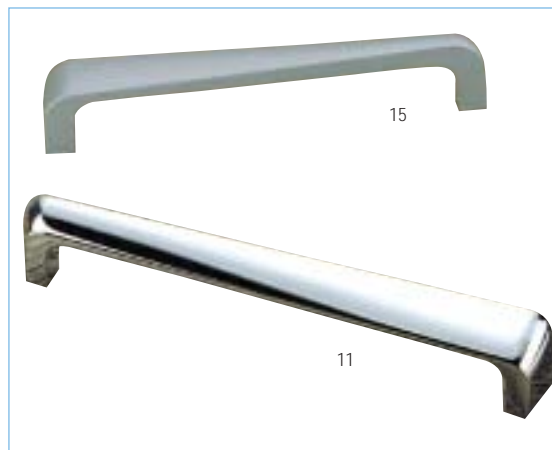

All mm measurements shown on handles are centre to centre or (drill hole to drill hole).

NO	CODE	FINISH & COLOUR	SIZE
1.	10.01.0292	Brushed Nickel Flat D	192mm
2.	10.01.0294	Aluminium Finish Flat D	160mm
3.	10.01.0293	Bright Chrome Flat D	192mm
4.	10.01.0296	Bright Chrome Flat D	160mm
5.	10.01.0291	Aluminium Finish Flat D	192mm
6.	10.01.0295	Brushed Nickel Flat D	160mm