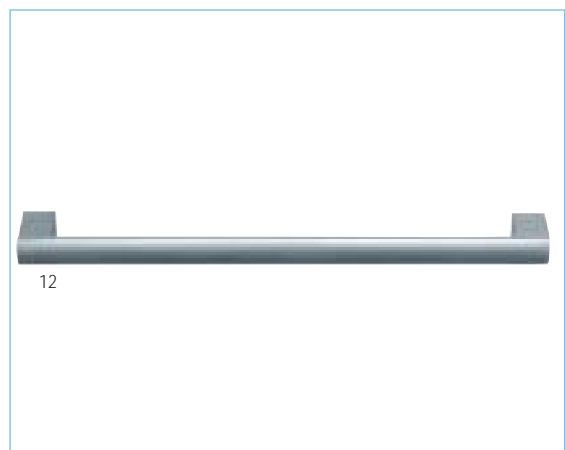

NO	CODE	FINISH & COLOUR	SIZE
12.	10.03.0947	Anodized Aluminium D Handle	288mm

Sizes available from 128mm through to 736mm