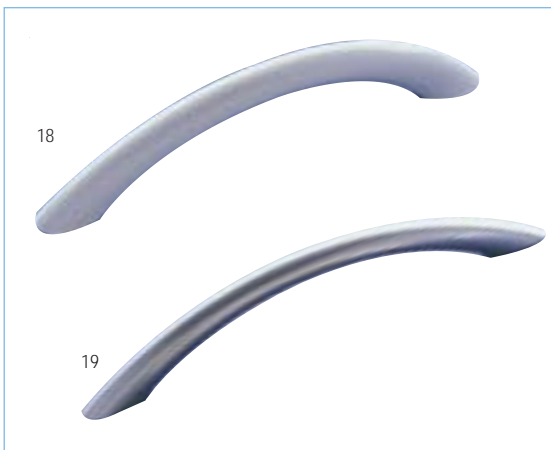

NO	CODE	FINISH & COLOUR	SIZE
18.	10.02.0090	Euro Satin Chrome	96mm
19.	10.02.0080	Satin Chrome Bow	128mm