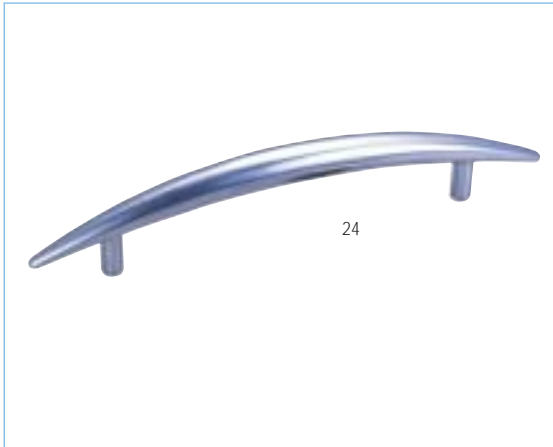

NO	CODE	FINISH & COLOUR	SIZE
20.	10.03.0660	Euro Satin Nickel Bow Handle	96mm

ails

NO	CODE	FINISH & COLOUR	SIZE
21.	10.03.0550	Euro Satin Chrome with slot	96mm
22.	10.03.0560	Euro Satin Chrome	128mm

NO	CODE	FINISH & COLOUR	SIZE
26.	10.03.0740	European Satin Chrome Knob	43 x 22mm