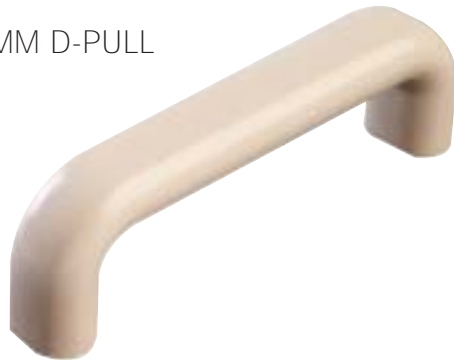

Designs

Parbury handles are offered in several styles: The elegant bow shape 'C' pull, a robust 16mm 'D' pull, a traditional Mushroom Knob and our latest inclusion, the 2-piece 'C' Pull, which gives the lustre of a brushed metallic look with a coloured infill.

Colours

Available in 78 colours...Parbury Designer Door Brochure. For a totally integrated look the Parbury range includes the Wilsonart® 'C' pull, an elegant patterned bow handle designed to match 16 of our most popular Wilsonart® laminate benchtop colours (colours at bottom of page).

MUSHROOM KNOBS

WILSONART C PULL

16MM D-PULL

C-PULL HANDLES

WILSONART 2 PIECE C PULL

Wilsonart C-Pull available in the 16 colours below

Blackstar Granite Canyon Black Canyon Blue Classic Black Ebony Star Granite Stratos Verdi Pompeii Mesa Verte Mesa Gold Graphite Nebula Woolami Brush Karratha Brush Maroochy Brush Sunshine Wash Ocean Wash