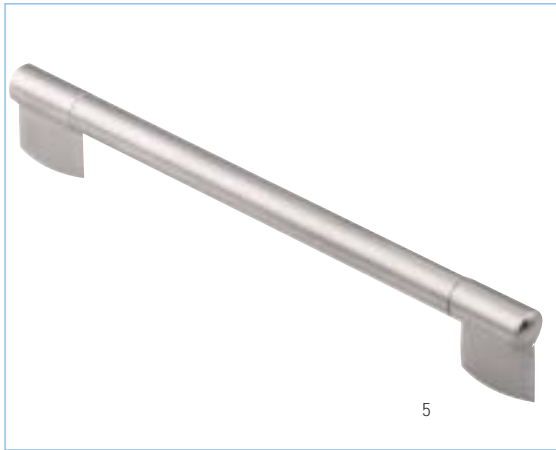

NO	CODE	FINISH & COLOUR	SIZE
3.	10.01.0559	Brushed Nickel Stainless Steel T Handle	192mm
4.	10.01.0558	Brushed Nickel Stainless Steel T Handle	224mm
5.	10.01.0557	Brushed Nickel Stainless Steel T Handle	288mm