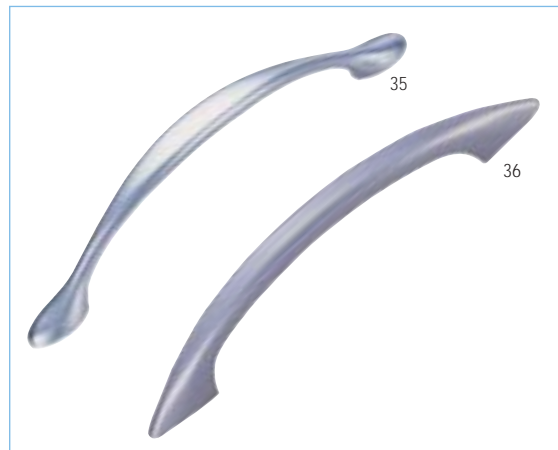

NO	CODE	FINISH & COLOUR	SIZE
35.	10.03.0670	Brushed Nickel	128mm
36.	10.03.0760	Euro Satin Nickel	96mm