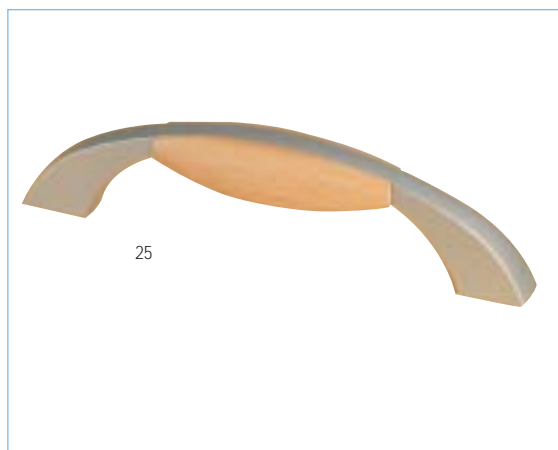

NO	CODE	FINISH & COLOUR	SIZE
25.	10.01.0885	Aluminium Finish/ Beech	128mm