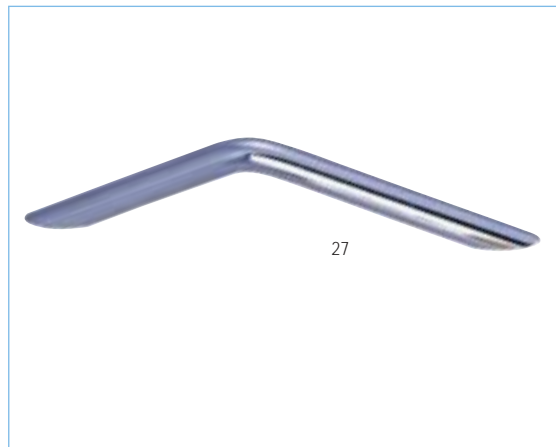

NO	CODE	FINISH & COLOUR	SIZE
27.	10.03.0720	Brushed Nickel	128mm