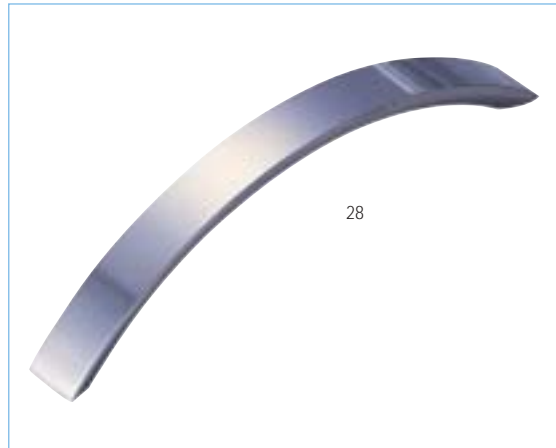

NO	CODE	FINISH & COLOUR	SIZE
28.	10.03.0710	Brushed Nickel	96mm
29.	10.03.0700	Brushed Nickel	128mm