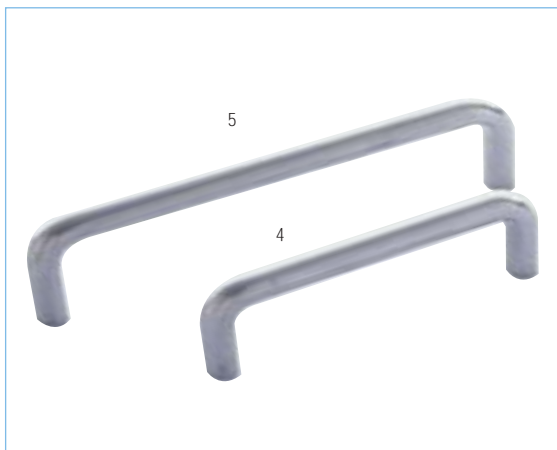

NO	CODE	FINISH & COLOUR	SIZE
4.	10.13.0010	Satin Chrome D	76mm
5.	10.13.0100	Satin Chrome D on Brass	150mm
6.	10.13.0030	Satin Chrome D	96mm
7.	10.13.0040	Satin Chrome On Brass D	100mm
8.	10.13.0020	Bright Chrome On Steel D	96mm