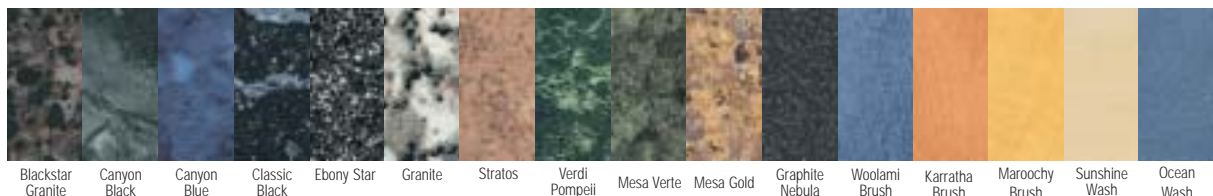

Colours

Available in 78 colours...Parbury Designer Door Brochure. For a totally integrated look the Parbury range includes the Wilsonart® 'C' pull, an elegant patterned bow handle designed to match 16 of our most popular Wilsonart® laminate benchtop colours (colours at bottom of page).

MUSHROOM KNOBS

WILSONART C PULL

16MM D-PULL

C-PULL HANDLES

WILSONART 2 PIECE C PULL

Wilsonart C-Pull available in the 16 colours below

Blackstar Granite Canyon Black Canyon Blue Classic Black Ebony Star Granite Stratos Verdi Pompeii Mesa Verte Mesa Gold Graphite Nebula Woolami Brush Karratha Brush Maroochy Brush Sunshine Wash Ocean Wash