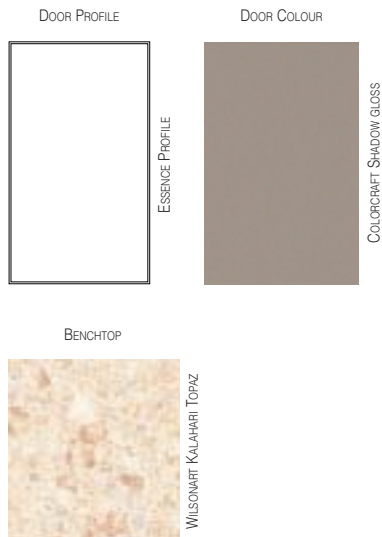

Inspiration

Colorcraft