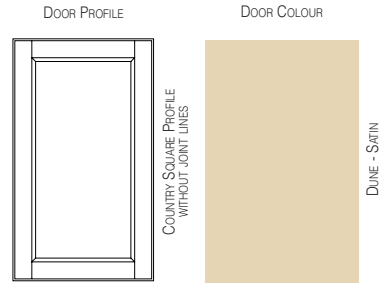

Inspiration

Colorcraft

Colorcraft doors are in Dune with a satin finish. Parbury handles are 10.01.0299 Brushed nickel T handle 192mm as featured in Kleenmaid showrooms throughout Australia.

Colorcraft painted doors in Shadow Gloss in an Essence profile. Benchtop is Wilsonart Kalahari Topaz. Handles are euro satin chrome 128mm 10.03.0570 & 10.03.0550. Parbury Wireware shown is chrome hanging rail with cook book holder and chopping board holder.