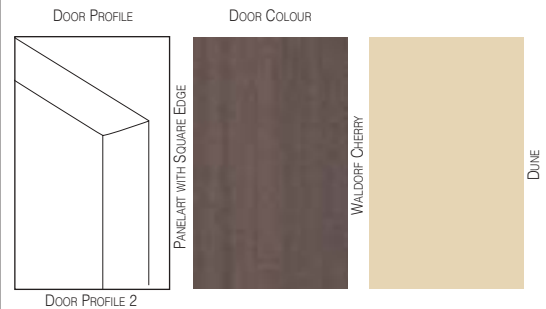

Doors are Panelart in Waldorf Cherry and Dune. Aluminium frame doors are flat profile 38mm. Handles are Brushed Nickel flat D 192mm 10.0.1.0292.