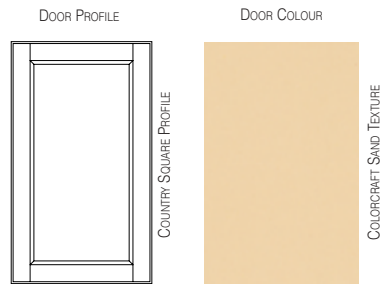

Inspiration

Colorcraft

Colorcraft doors are in Dune with a satin finish. Parbury handles are 10.01.0299 Brushed nickel T handle 192mm as featured in Kleenmaid showrooms throughout Australia.

Colorcraft painted doors shown in Sand with texture finish. Colorcraft doors as featured in Kleenmaid showrooms throughout Australia.