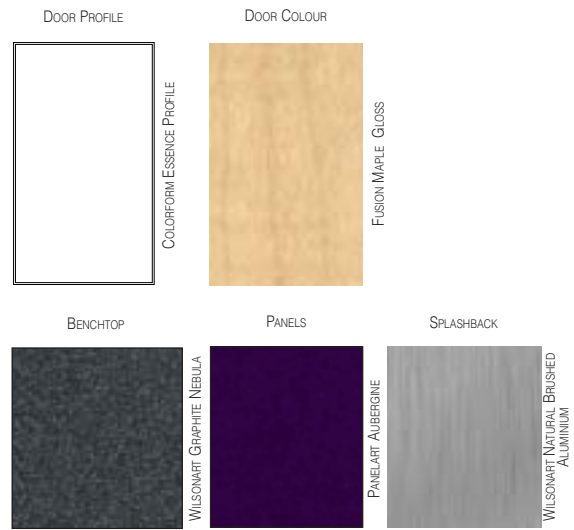

Inspiration

Colorform

Colours illustrated are matched as closely to the original colour as the printing process allows. Colours should therefore be checked with actual samples to determine true colour.