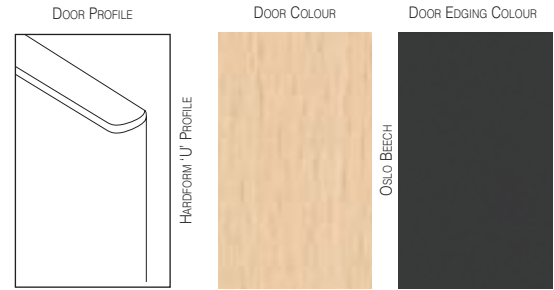

Hardform Doors in Oslo Beech contrasting with natural Red Gum veneer and Raven edging. Benchtop is Baltic Green natural granite.

Please note this kitchen has a combination of Hardform and Colorform doors.