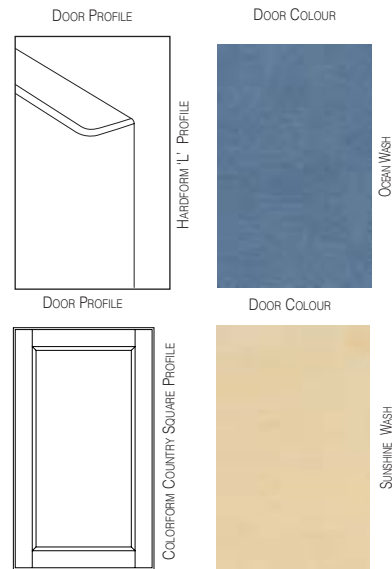

Hardform Ocean Wash doors combined with Colorform Sunshine Wash in Country Square Profile.

Colour Co-ordinate with Wilsonart Benchtops.

The HARDFORM® range of doors are complimented in colour and performance by the Wilsonart® range of high pressure laminates. You can co-ordinate your colours or contrast your benchtop for a dramatic effect! Wilsonart® laminates are available in more than 220 colours and a range of surface finishes.

Remember our Handle Accessories for the final touch!

The Parbury Colour Co-ordinating System enables colour co-ordination down to the finest detail, providing you with a choice of handles to co-ordinate with your Parbury door colours. Refer to Handles and Knobs brochure for more information. (Not all colours and designs are available. Please contact your Parbury branch).