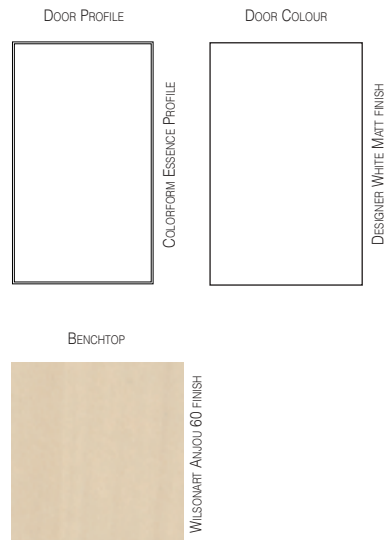

Colours illustrated are matched as closely to the original colour as the printing process allows. Colours should therefore be checked with actual samples to determine true colour.