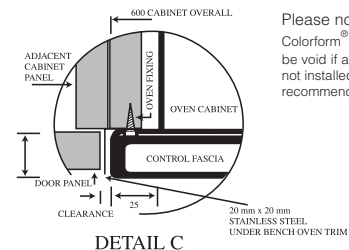

Heat deflection around ovens

Some flush mounted ovens are not designed to deflect heat away from surrounding surfaces. Parbury recommends the installation of a 20mm x 20mm stainless steel deflector adjacent to all underbench ovens. Please refer to the detail C for the recommended fitting details. This deflector is available from all Parbury Branches. Heat damage from ovens, rangehoods or appliances is not covered by Colorform warranty.