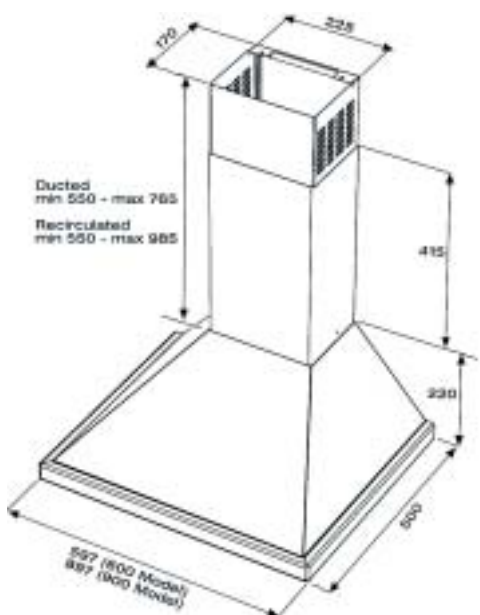

CICLON CANOPYHOOD

Model RCC Series

- 3 Speed motor with centrifugal fan
- Twin 40 watt incandescent lamps
- Low profile square corners
- Dishwasher-safe micro mesh filter
- Can be ducted or recirculated
- Available in 600mm (against order only)