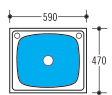

T145S

70 litre* 560 x 480 x 305 deep

Code: 28.07.0030