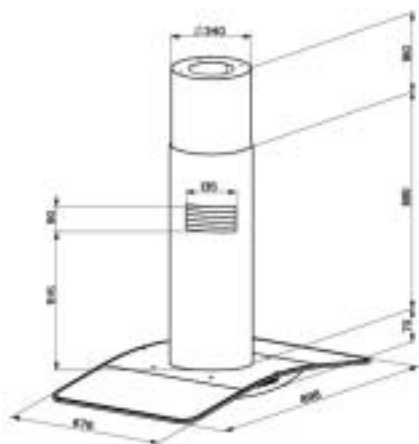

Rangehoods

Robinhood

Rangehoods Robinhood

ARCO ISLAND CANOPY

Model RIWC9 plus - Wall Canopy Series
Model RIIC9 plus - Island Canopy Series

- Super high performance 3 speed motor with twin intakes
- Push button selection for light and speed
- Four 20 watt halogen lamps
- Tempered tinted glass
- Dishwasher-safe extra fine micro mesh filter
- can be ducted or recirculated