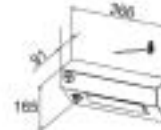

St Slim Laundry Tub

Product code 28.13.0191

Kit Set Console 09.10.0082