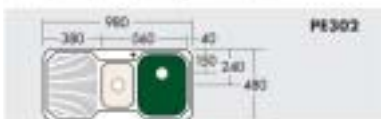

Petite

Refer to page 5 of this brochure for specifications and dimensions of bowl sizes.

KEY

LH = Left Hand Bowl
RH = Right Hand Bowl
1TH = 1 Tap Hole

PE301/PE302
28.03.0010 - PE301 1TH LH Bowl
28.03.0030 - PE302 1TH RH Bowl