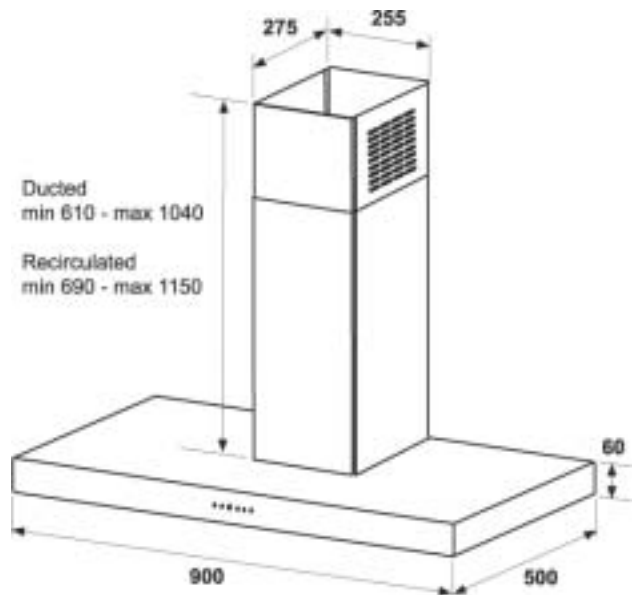

CICLON CANOPYHOOD

Model RCC Series

- 3 Speed motor with centrifugal fan
- Twin 40 watt incandescent lamps
- Low profile square corners
- Dishwasher-safe micro mesh filter
- Can be ducted or recirculated
- Available in 600mm (against order only)