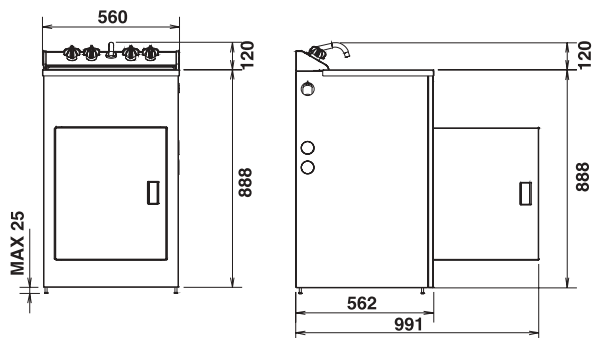

Superior Laundry Solution

Model ST3500

Product code 28.13.0192

The ultimate range of integrated laundry tub, cabinet and tapware systems.