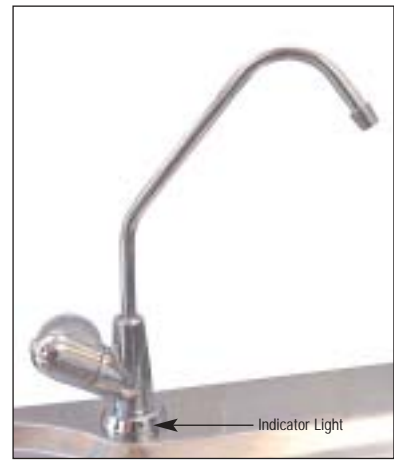

Deluxe Faucet
28.10.0033 includes cartridge