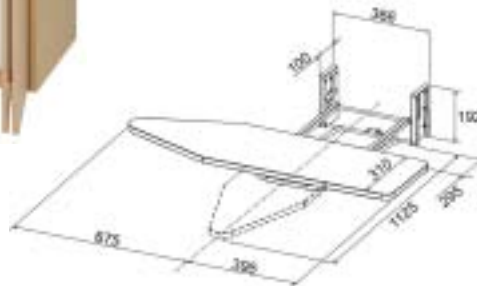

Kit set Board 09.10.0083