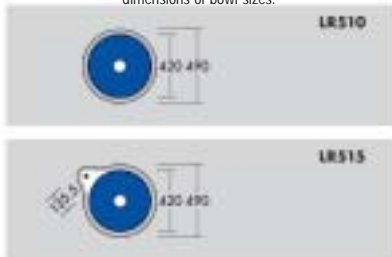

LR515 & LR510 TOPMOUNTED
28.04.1010 LR515 1TH

2 x LR510 UNDERMOUNTED
28.04.1000 LR510 NTH

Solitaire

Refer to page 5 of this brochure for specifications and dimensions of bowl sizes.

KEY

1TH = 1 Tap Hole
NTH = No Tap Hole