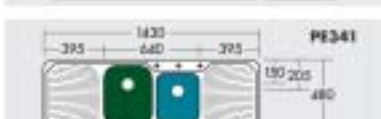

Petite

Refer to page 5 of this brochure for specifications and dimensions of bowl sizes.

KEY

LH = Left Hand Bowl
RH = Right Hand Bowl
1TH = 1 Tap Hole

PE301/PE302
28.03.0010 - PE301 1TH LH Bowl
28.03.0030 - PE302 1TH RH Bowl