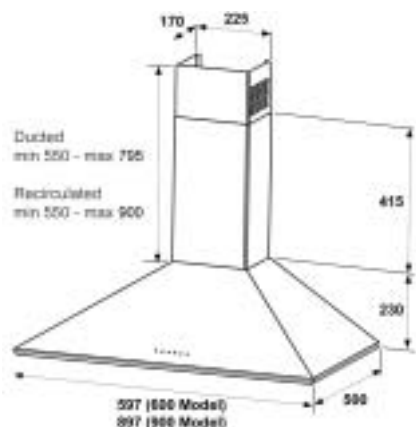

CR PLUS SERIES

Model CR 9SS PLUS Canopyhood (HIGH POWER)

- High performance 3 speed motor with twin intakes (1034m³/h - air movements)
- Electronic switch with soft touch buttons
- Three 20watt halogen lamps (two for 600mm)
- Delay off timer
- Dishwasher-safe extra fine micro mesh filters
- Can be ducted or recirculated
- 600mm wide available against order only