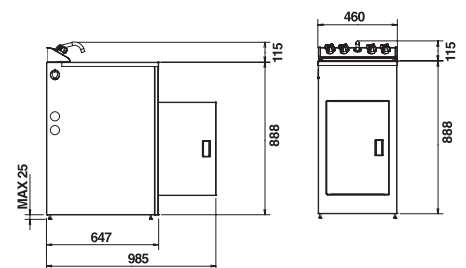

Product code 28.13.0193

Model ST3000N

All the features of the ST3000, in a narrow version to fit into areas where space is a premium.

- Swivel spout for unrestricted access to the tub
- Seamless stainless steel 40 litre tub ensures easy cleaning and durability
- Powder coated galvanised steel cabinet provides corrosion-resistant long life
- Modern styling complements leading brands of washing machines
- Separate tap controls for washing machines and faucet gives independent brands of washing machines.
- Overflow outlet safeguards against accidental flooding
- Large tap handles for easy grip and operation
- Separate waste pipe for washing allows washing machine to empty even if the tub is full
- Reversible door gives options for left or right hand opening
- Safety latch deters young children from accessing the cabinet
- Side knockouts for hoses gives easy access for connection to washing machine waste pipes
- Adjustable levelling screws ensures stability on uneven floors