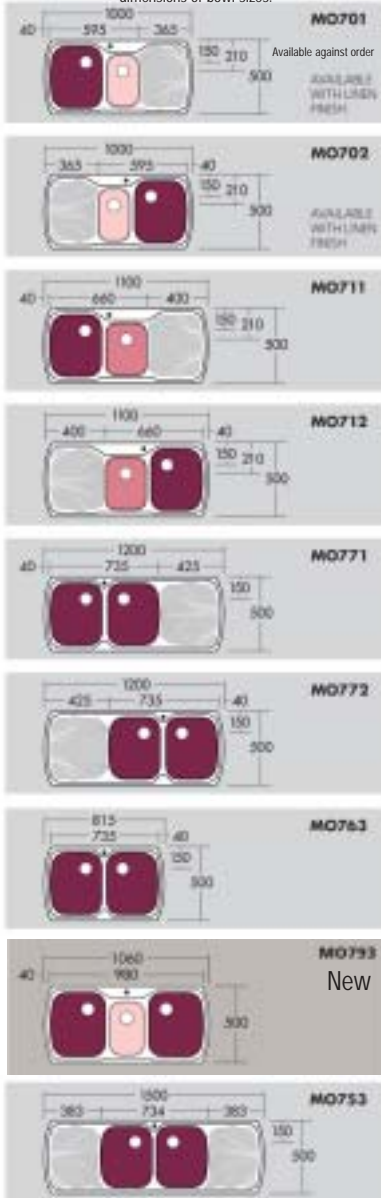

Bowl Size

400 (L) x 320 (W) x 180 mm (D)

KEY

LH = Left Hand
Bowl

RH = Right Hand
Bowl

Corsica 1 1/2 Bowl and Drainer

Order Code

28.12.0515

28.12.0516

LH Bowl, 1 Tap Hole

RH Bowl, 1 Tap Hole

Overall Dimensions

1000 (W) x 480mm (D)

Main Bowl Size

400 (L) x 320 (W) x 180 mm (D)

Half Bowl Size

Bowl Capacities

 35 Litre Mega Bowl 520 x 400 x 190mm deep DU Sinks 35 Litre Capacity	 ¾ Bowl 280 x 330 x 130mm deep MO Sinks 11 Litre Capacity
 Extra Capacity Bowl 350 x 420 x 180mm deep MO Sinks 24 Litre Capacity	 ¾ Bowl 280 x 330 x 130mm deep PE Sinks 11 Litre Capacity
 Round Bowl 420 x 180mm deep LR Sinks 24 Litre Capacity	 ¾ Bowl 270 x 330 x 155mm deep UF / EF / MR Sinks 12 Litre Capacity
 Large Capacity Bowl 330 x 400 x 180mm deep PE Sinks 21 Litre Capacity	 ¾ Bowl 215 x 350 x 130mm deep MO Sinks 9 Litre Capacity
 Deep Bowl 330 x 385 x 190mm deep UF / DU / EF Sinks 21 Litre Capacity	 ¾ Bowl 200 x 290 x 130mm deep PE / UF Sinks 7 Litre Capacity

Monet

Refer to page 5 of this brochure for specifications and dimensions of bowl sizes.

MO701 (MO702)
28.04.0500 - M0701 1TH LH Bowl
28.04.0520 - M0702 1TH RH Bowl

MO711 (MO712)
28.04.0540 - M0711 1TH LH Bowl
28.04.0560 - M0712 1TH RH Bowl